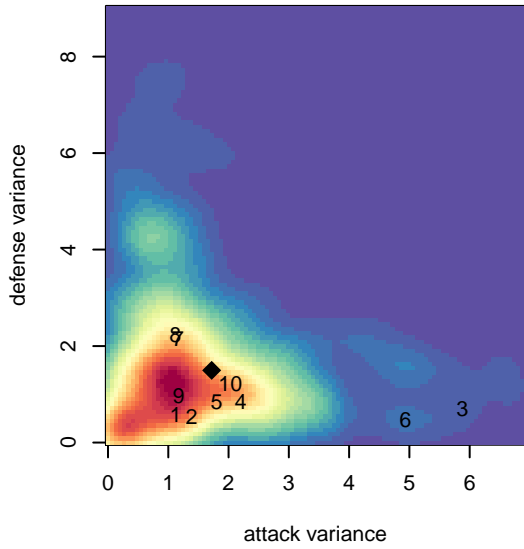

SSC Shadow Elite Bellefeuille G04

Spokane SC Shadow
 Spokane Valley, WA
 G04 total strength=756
 attack=0.99 defense=0.74
 fall league = IPL East U13
 spr league = Spr IPL East U13

alt names used:
 SSC SHADOW ELITE G04 BELLEFEUILLE
 SSC SHADOW G04 BELLEFEUILLE (USA)
 SSC SHADOWSSC SHADOW G04 BELLEFEL
 SPOKANE SC SHADOW ELITE G04 BELLEFE

Venues played:
 2016 River City Challenge U13 (2004) U13
 2016 Pend Orielle Cup Silver
 2016 IPL East U13
 2016 Spr IPL East U13

SSC Shadow Elite Bellefeuille G04
 Dots are actual minus expected GF (blue circles) and GA (red triangles).
 Blue line is smoothed change in attack strength. Red is smoothed change in defense strength.

**attack and defense variance (black dot)
relative to other teams
and top 10 in region**

**attack and defense rating
relative to others at age
and all opponents in last 13 months**

Performance relative to 13 month average