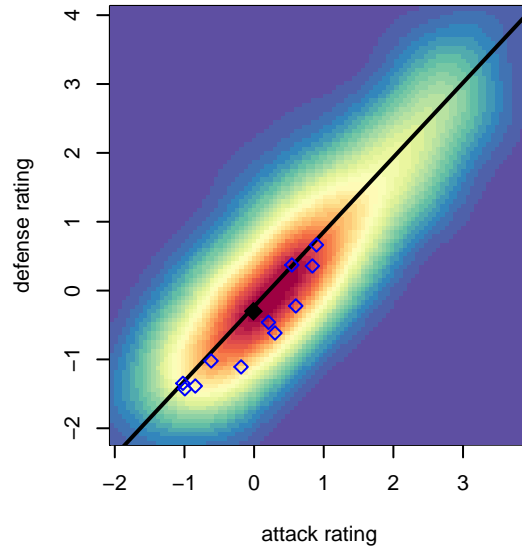

SSC Shadow Elite Bellefeuille G04

Spokane SC Shadow
 Spokane Valley, WA
 G04 total strength=756
 attack=0.99 defense=0.74
 fall league = IPL East U13
 spr league = Spr IPL East U13

alt names used:
 SSC SHADOW ELITE G04 BELLEFEUILLE
 SSC SHADOW G04 BELLEFEUILLE (USA)
 SSC SHADOWSSC SHADOW G04 BELLEFEL
 SPOKANE SC SHADOW ELITE G04 BELLEFE

Venues played:
 2016 River City Challenge U13 (2004) U13
 2016 Pend Orielle Cup Silver
 2016 IPL East U13
 2016 Spr IPL East U13

SSC Shadow Elite Bellefeuille G04
 Dots are actual minus expected GF (blue circles) and GA (red triangles).
 Blue line is smoothed change in attack strength. Red is smoothed change in defense strength.

**attack and defense variance (black dot)
relative to other teams
and top 10 in region**

**attack and defense rating
relative to others at age
and all opponents in last 13 months**

Performance relative to 13 month average