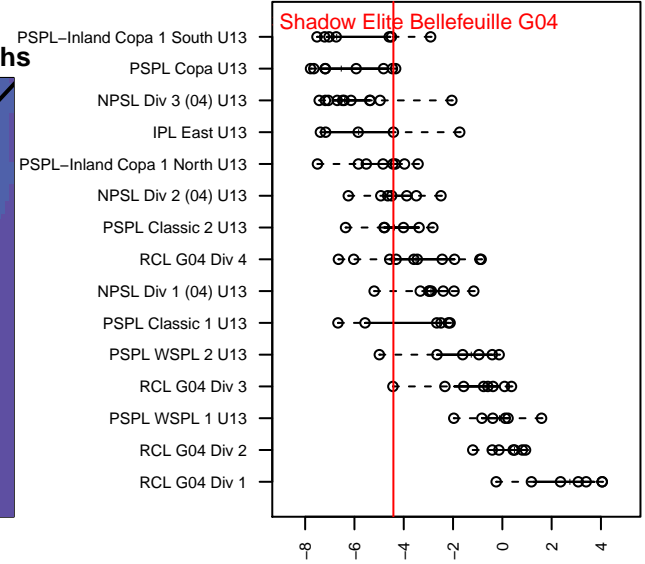

SSC Shadow Elite Bellefeuille G04

Spokane SC Shadow
 Spokane Valley, WA
 G04 total strength=756
 attack=0.99 defense=0.74
 fall league = IPL East U13
 spr league = Spr IPL East U13

alt names used:
 SSC SHADOW ELITE G04 BELLEFEUILLE
 SSC SHADOW G04 BELLEFEUILLE (USA)
 SSC SHADOWSSC SHADOW G04 BELLEFEL
 SPOKANE SC SHADOW ELITE G04 BELLEFE

Venues played:
 2016 River City Challenge U13 (2004) U13
 2016 Pend Orielle Cup Silver
 2016 IPL East U13
 2016 Spr IPL East U13

SSC Shadow Elite Bellefeuille G04
 Dots are actual minus expected GF (blue circles) and GA (red triangles).
 Blue line is smoothed change in attack strength. Red is smoothed change in defense strength.

**attack and defense variance (black dot)
relative to other teams
and top 10 in region**

**attack and defense rating
relative to others at age
and all opponents in last 13 months**

Performance relative to 13 month average